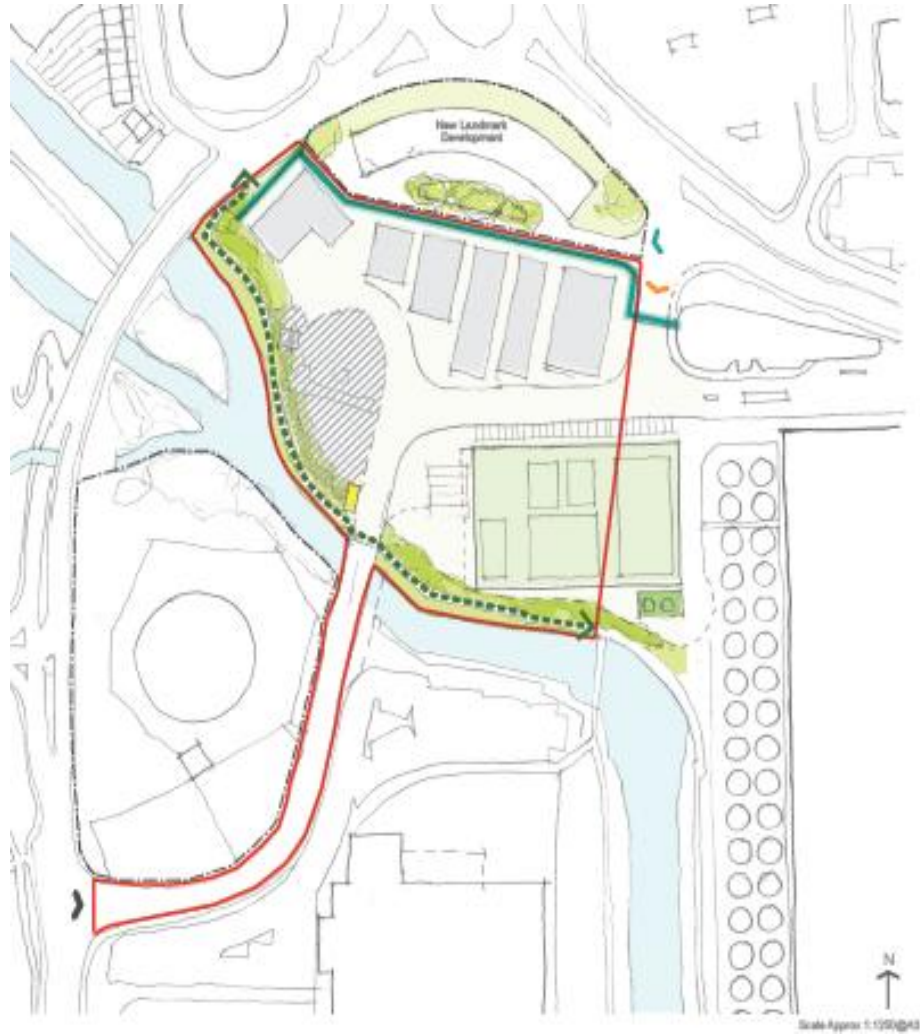

## Potential Outlook of National Grid Site – Carlsberg

Not to scale

## Potential Outlook of National Grid Site [2D] – Carlsberg

# National Grid Site Overview - Views

- Legend**
- Railway station and town centre
  - Main transport routes
  - New Way National Trail
  - Key views towards the site
  - River Nene corridor
  - Urban frontage
  - River frontage
  - Indicative visibility

### Legend

- Proposed site boundary
- Mixed use development site
- Views towards the site
- New Way National Trail
- Existing pedestrian / cycle routes
- Potential pedestrian / cycle routes
- Existing entrances
- Proposed entrance
- Existing vegetation
- River Nene