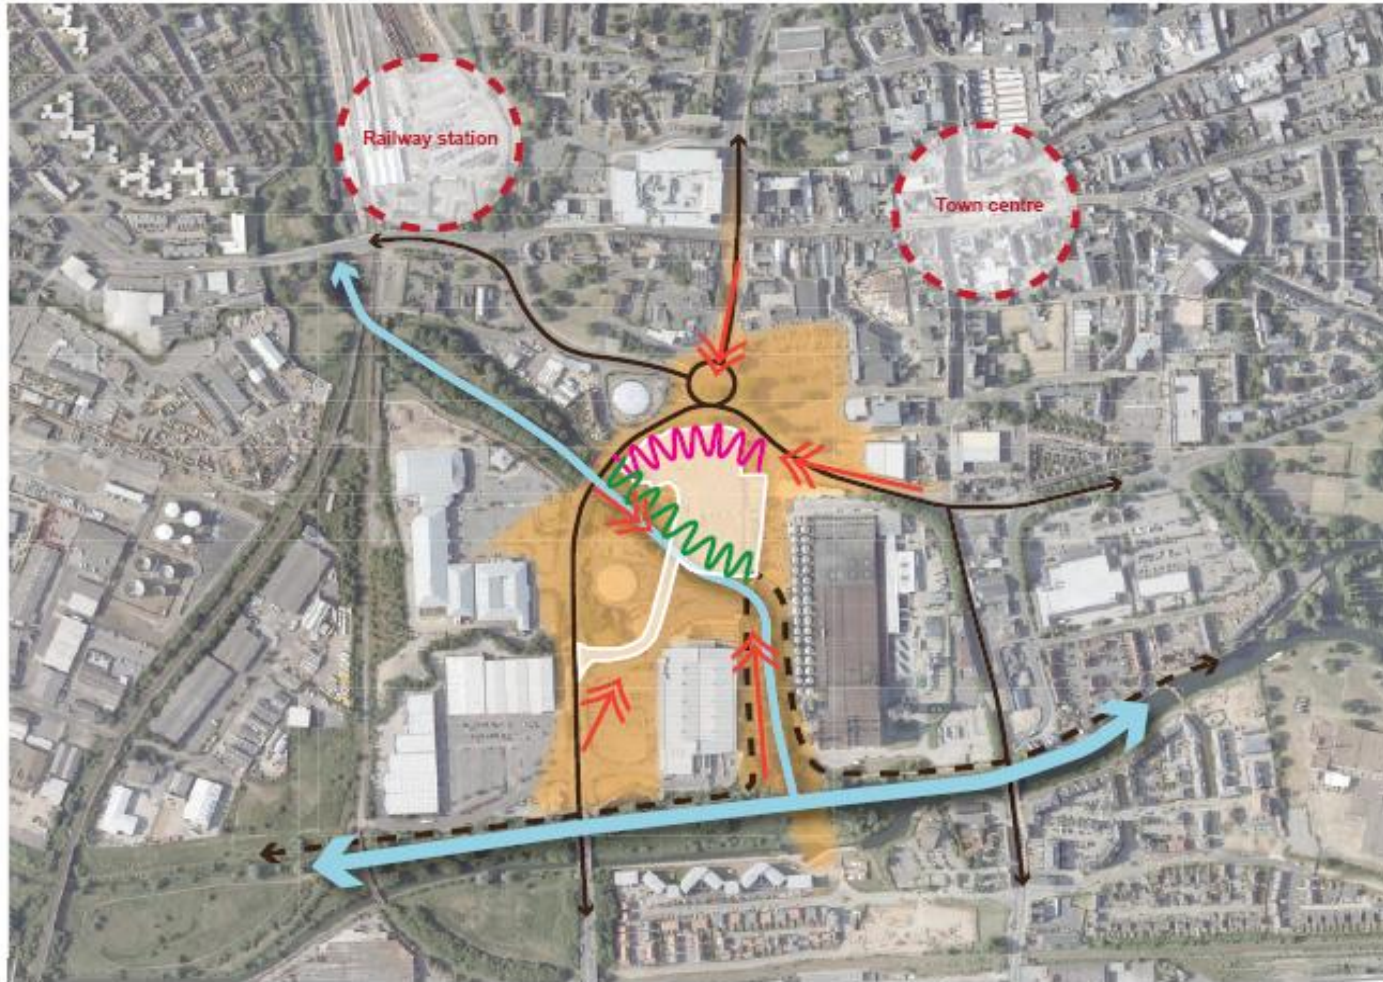

## Potential Outlook of National Grid Site – Carlsberg

Not to scale

## Potential Outlook of National Grid Site [2D] – Carlsberg

# National Grid Site Overview - Views

- Legend**
- Railway station and town centre
  - Main transport routes
  - New Way National Trail
  - Key views towards the site
  - River Nene corridor
  - Urban frontage
  - River frontage
  - Indicative visibility

### Legend

- Proposed site boundary
- Mixed use development site
- Views towards the site
- New Way National Trail
- Existing pedestrian / cycle routes
- Potential pedestrian / cycle routes
- Existing entrances
- Proposed entrance
- Existing vegetation
- River Nene