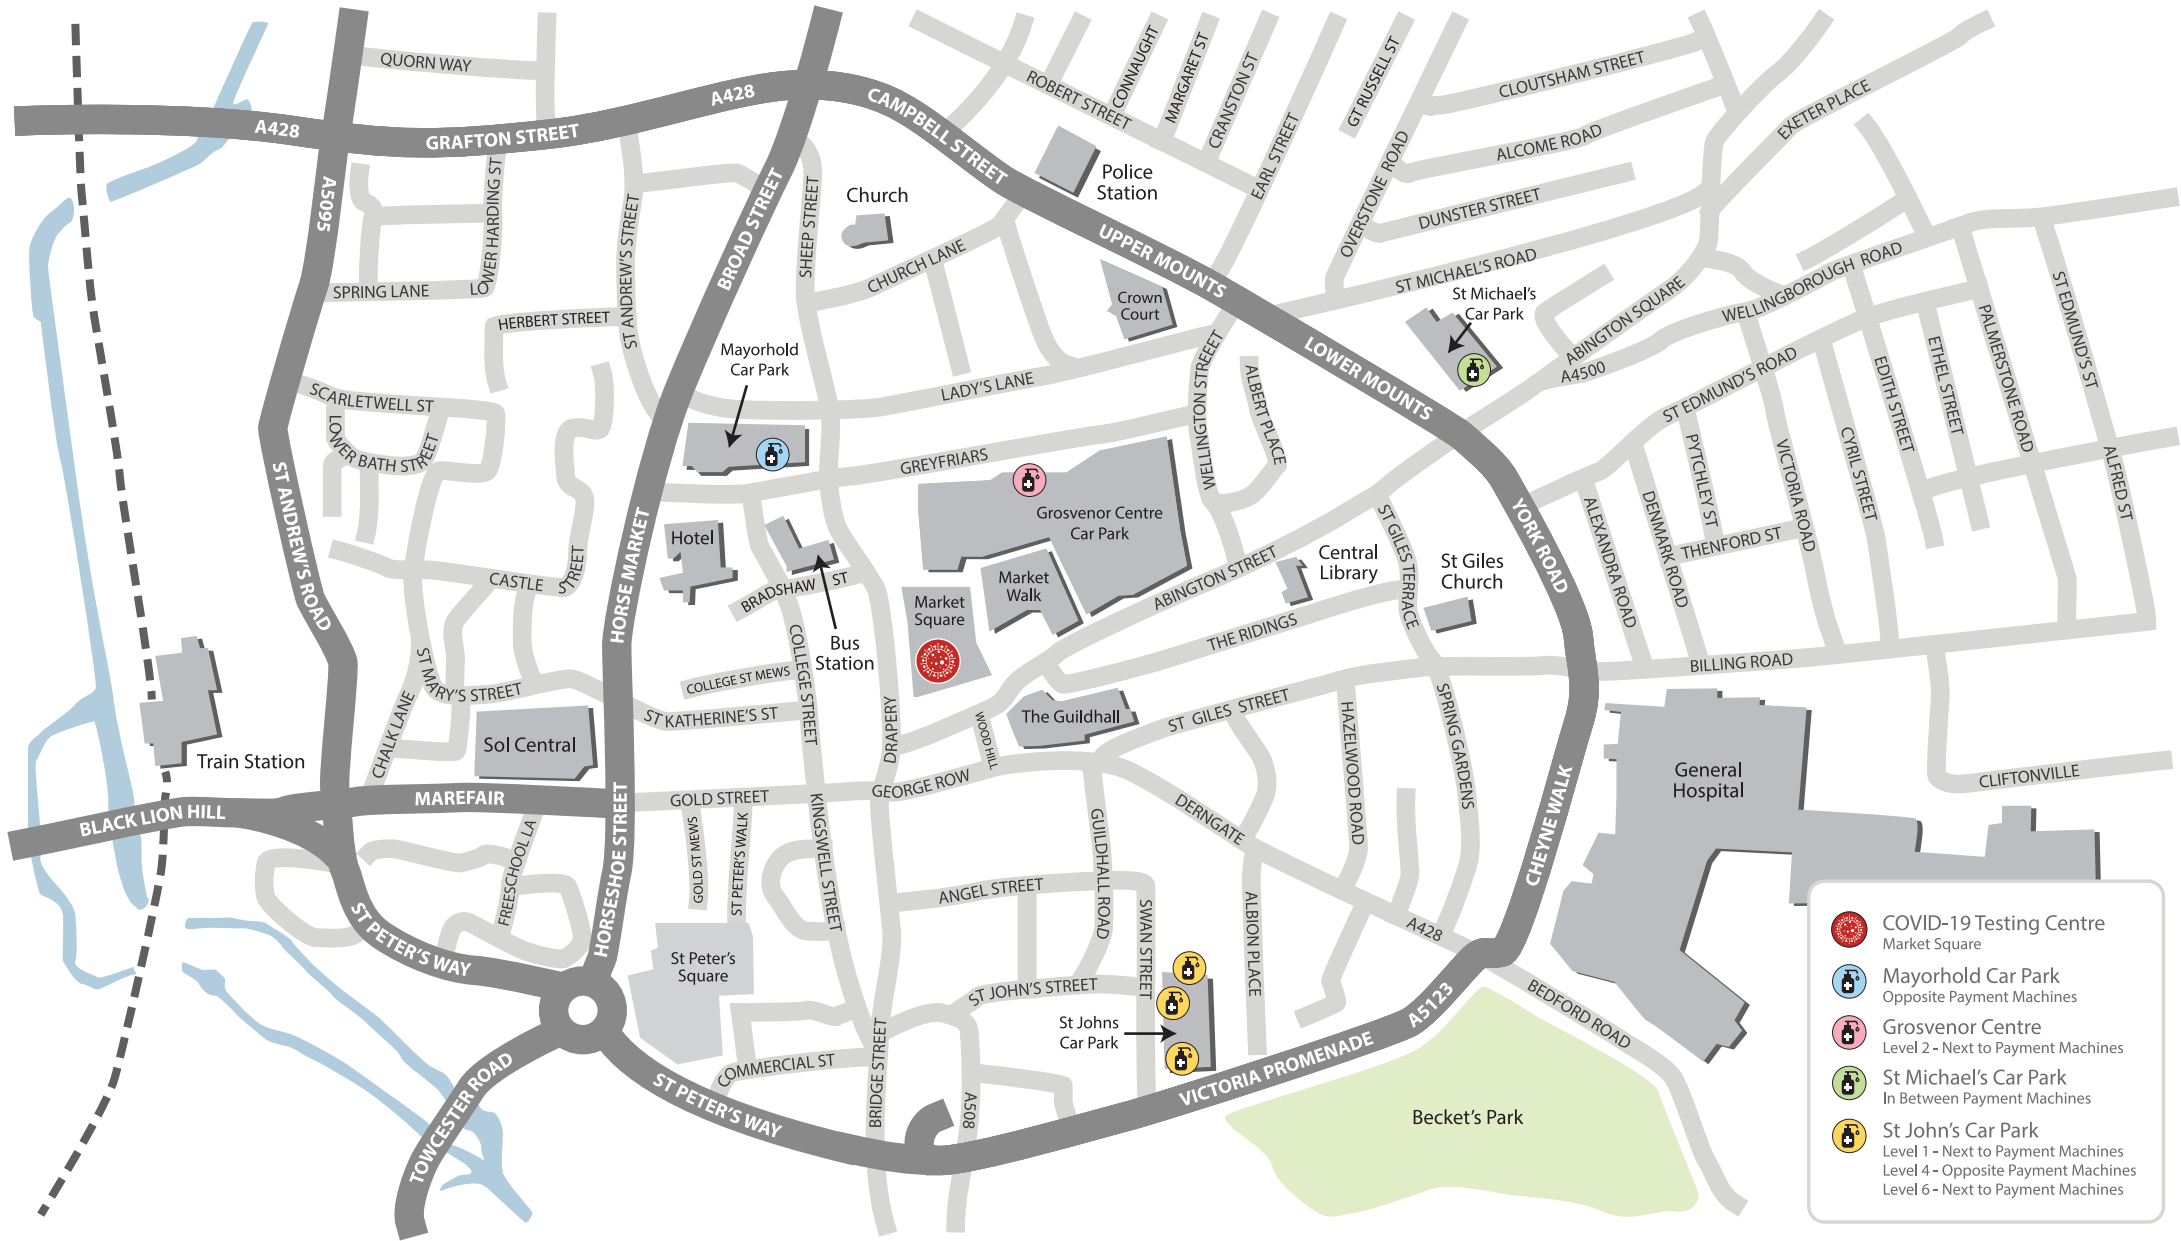

Northampton Hand Sanitiser Locations

-  COVID-19 Testing Centre
Market Square
-  Mayorhold Car Park
Opposite Payment Machines
-  Grosvenor Centre
Level 2 - Next to Payment Machines
-  St Michael's Car Park
In Between Payment Machines
-  St John's Car Park
Level 1 - Next to Payment Machines
Level 4 - Opposite Payment Machines
Level 6 - Next to Payment Machines